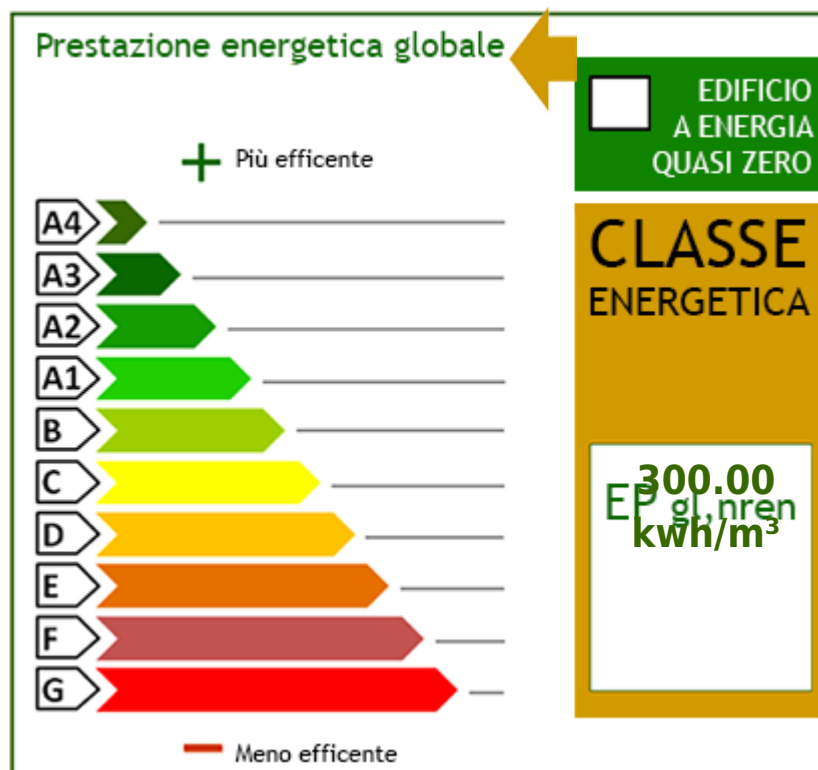

Bedrooms: 3

Bathrooms: 1

Rooms: 6

State of conservation: Good

Floor type: On two levels

Total floors: 3

Central heating: Self regulating

Building age: 1940

Current condition: Empty at time of deed

Available: Yes

Garden: Private, 100 square meters

Kitchen: Habitable

Features

Cellar: 20 m²

Fireplace

Blinds

Acces

Water: Municipal

Sewerage: Communal

Gas: GPL

Roof

External area

Parkingspace

Flooring

Distance to sea

Distance to ski resorts

Distance to hospital

Water bath

Terrain: 100 m²

Nearby

Sport complexes

Railway station

Kindergarden

Elementary school

Bar

Postal offices

Municipal offices